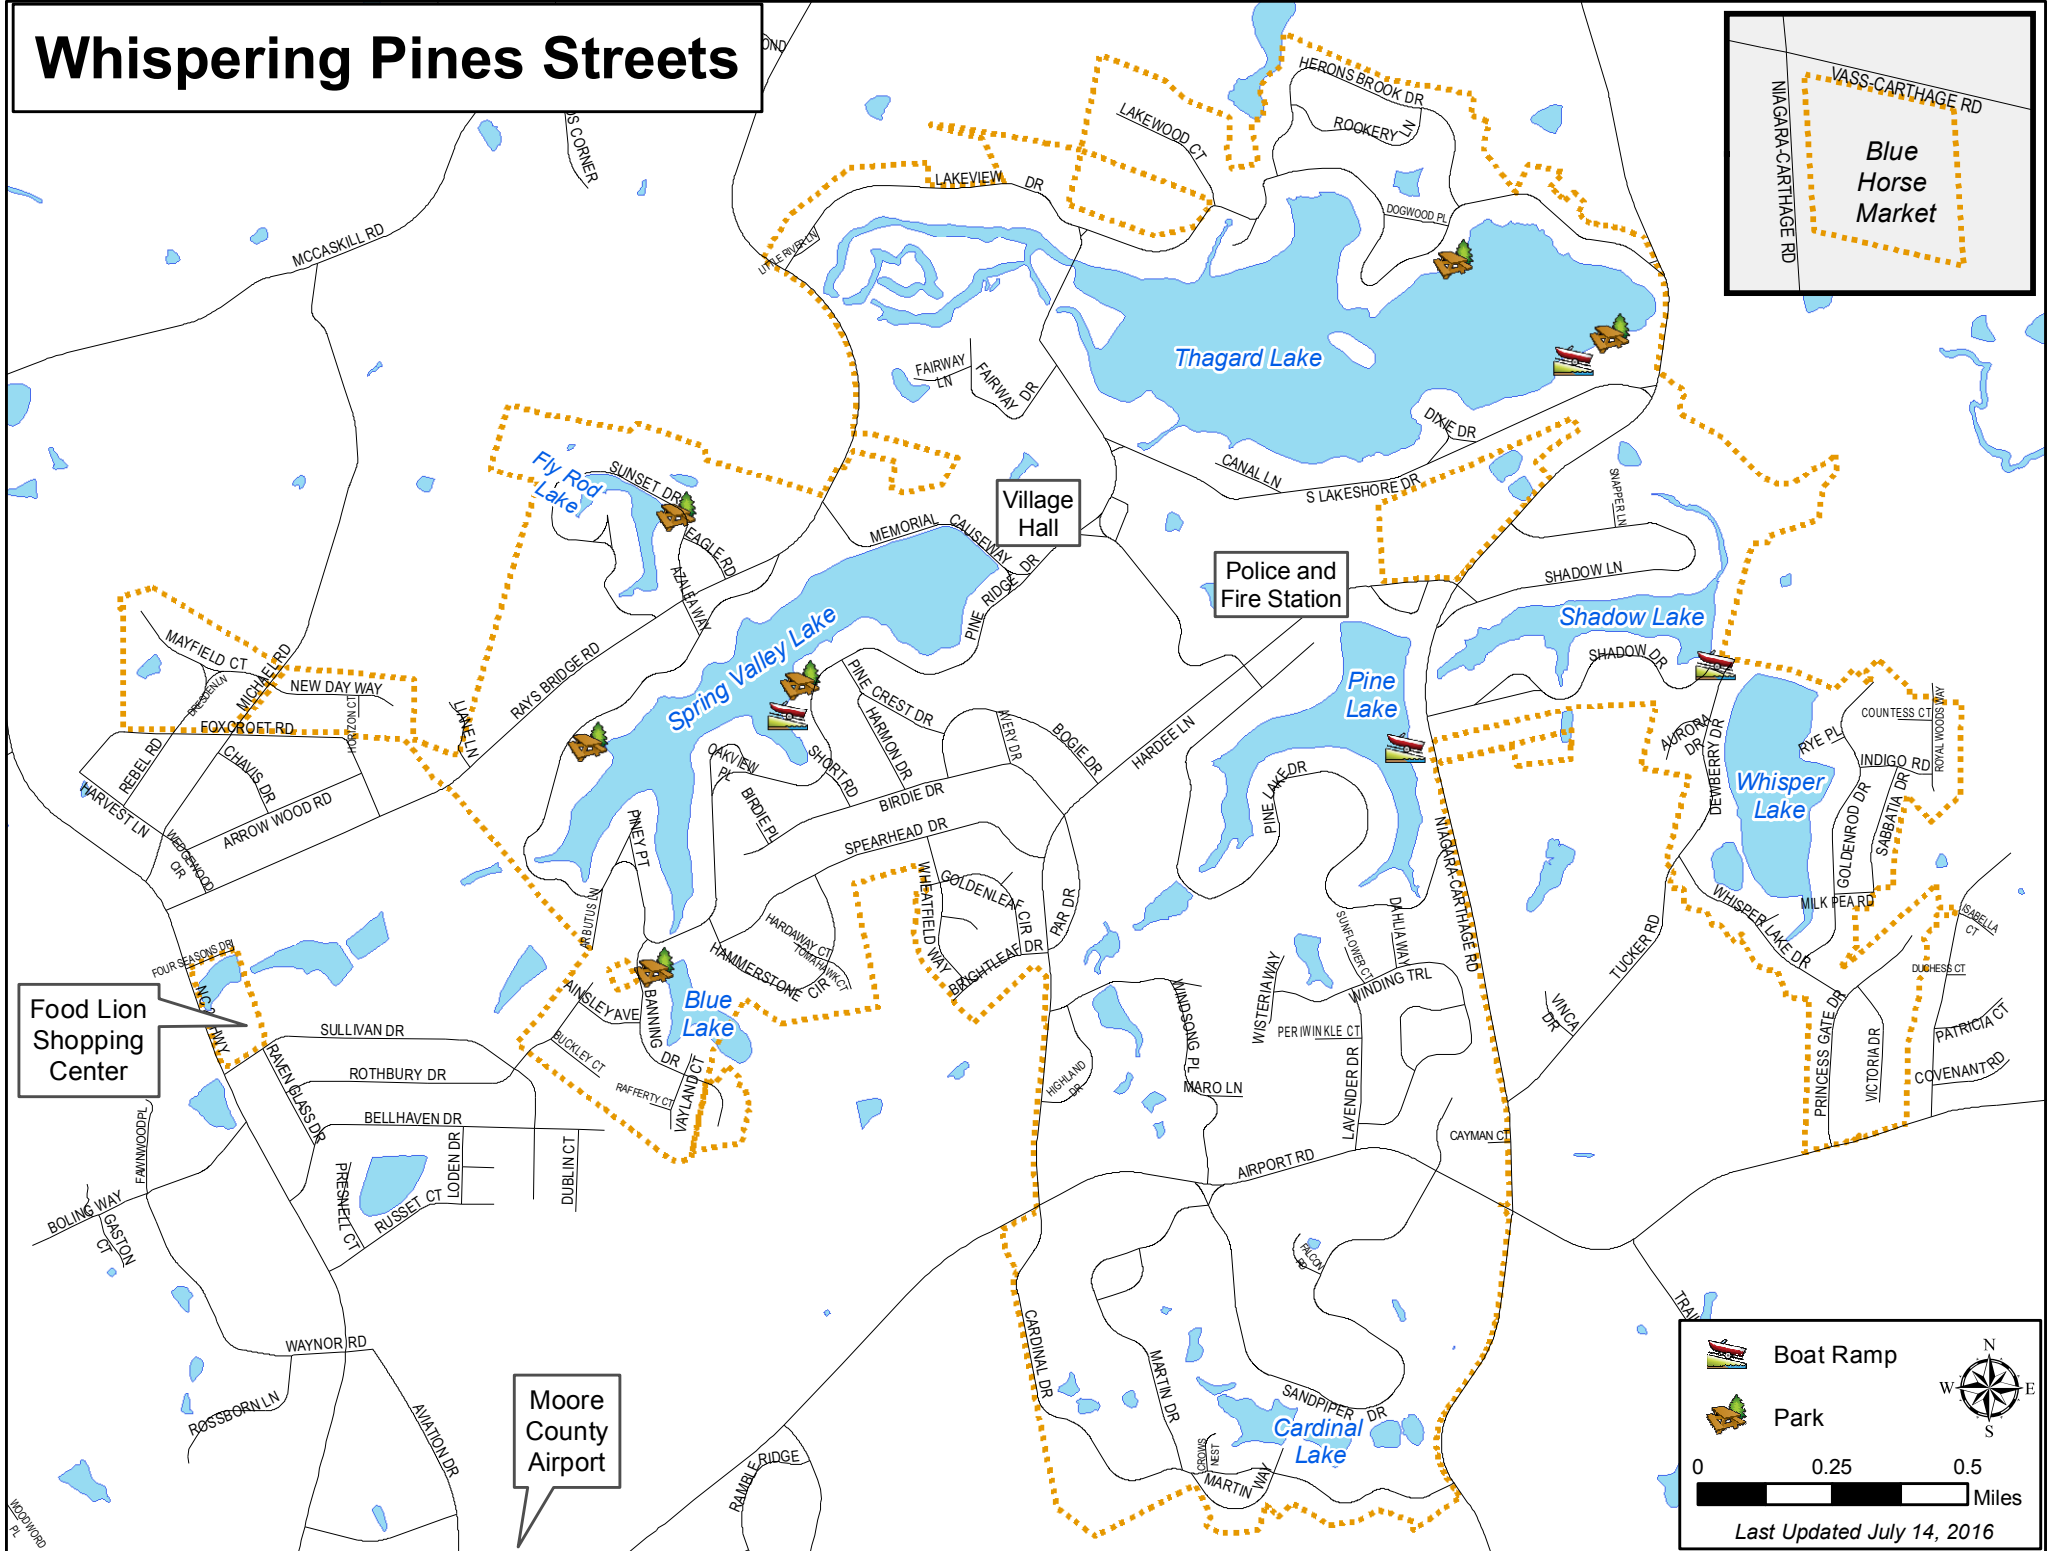

Whispering Pines Streets

Boat Ramp
 Park

0 0.25 0.5 Miles

Last Updated July 14, 2016